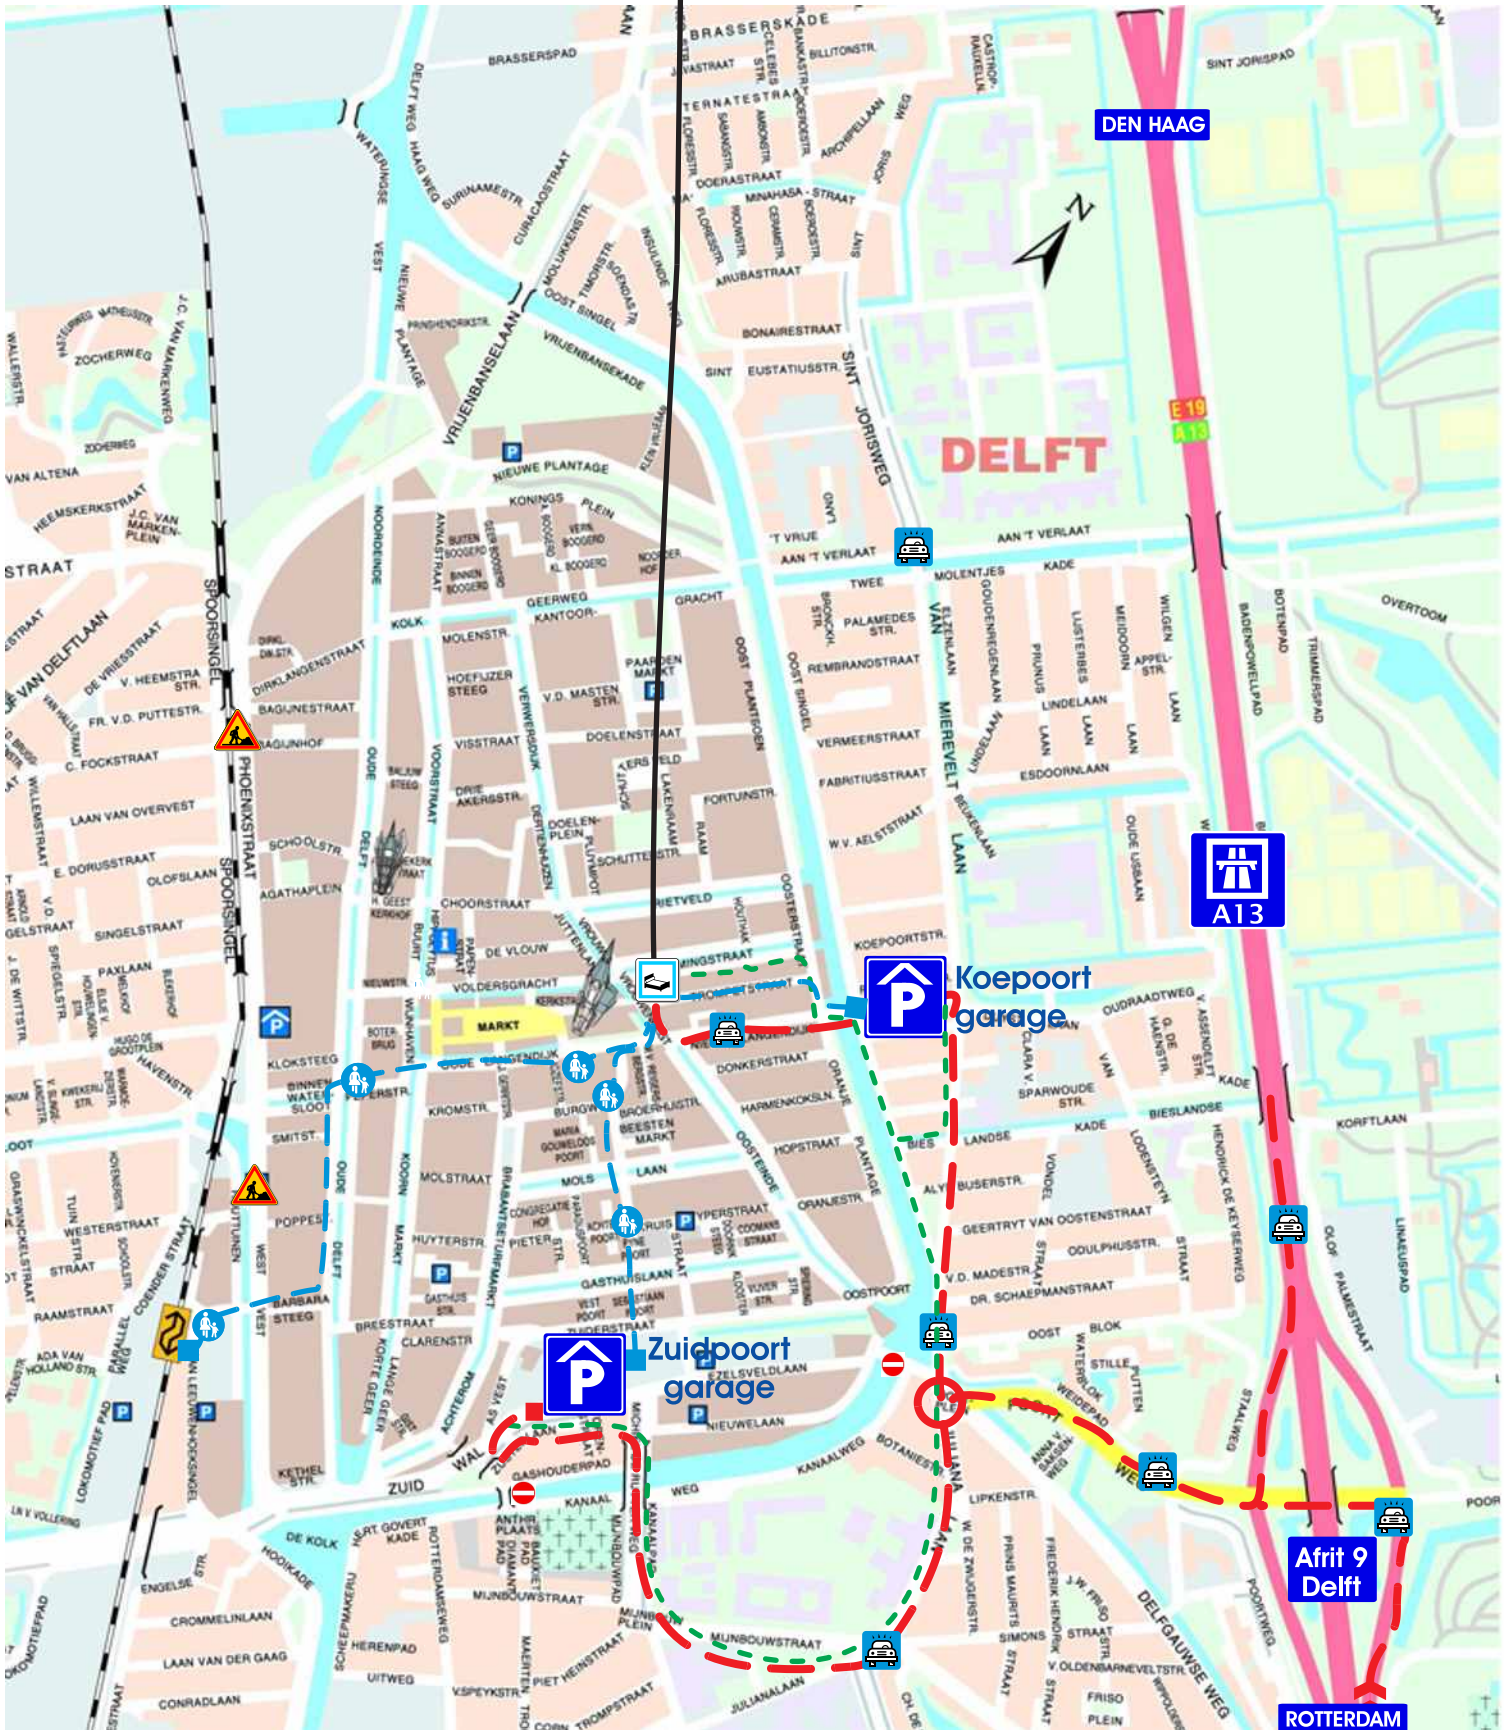

Vrouwenregt 9 - 2611 KK Delft tel: +31 15 2190219

 Route by car to hotel or parking

 Walk from Parking or station to hotel

 Route by car from hotel to garage